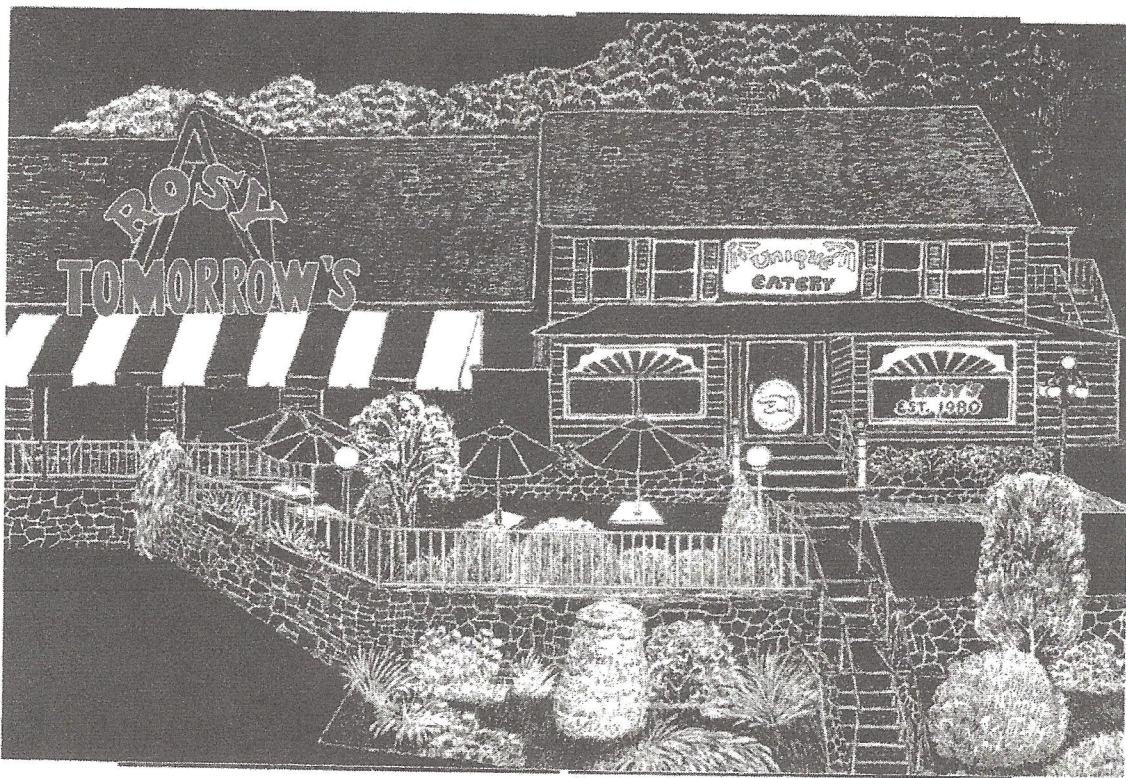

ROSY

TOMORROWS

203-743-5845
15 Old Mill Plain Rd
Danbury, CT
Exit 2 off I-84

BEST BURGERS EVER
16 ROTATING BEERS ON TAP
LAVISH LIBATIONS
LIVE ENTERTAINMENT DAILY
SUNDAY BRUNCH